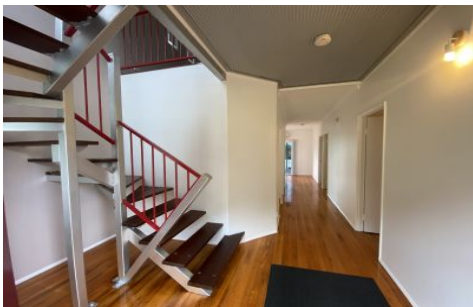

Cairns South
Properties

Woree

4 2 2

Located at an elevated position in Woree is this unique 2 storey family home.

Level 1 offers 3 good size bedrooms, all with built-in robes, main bathroom, lounge, full length rear verandah, polished timber floors throughout, air conditioning and internal spiral staircase to Level 2.

Level 2 offers the main bedroom with walk-in robe, ensuite, open plan lounge and dining, polished timber floors throughout. Superb modern kitchen with island bench, quality appliances and servery to the top level full length rear verandah that opens out to picture perfect views.

Plenty of storage with a fully lockable studio underneath the house.

View : <https://www.cairnsouth.com.au/lease/qld/cairns-district/woree/residential/house/8054419>

Cairns South Properties
07 4055 5662

<https://www.cairnsouth.com.au>